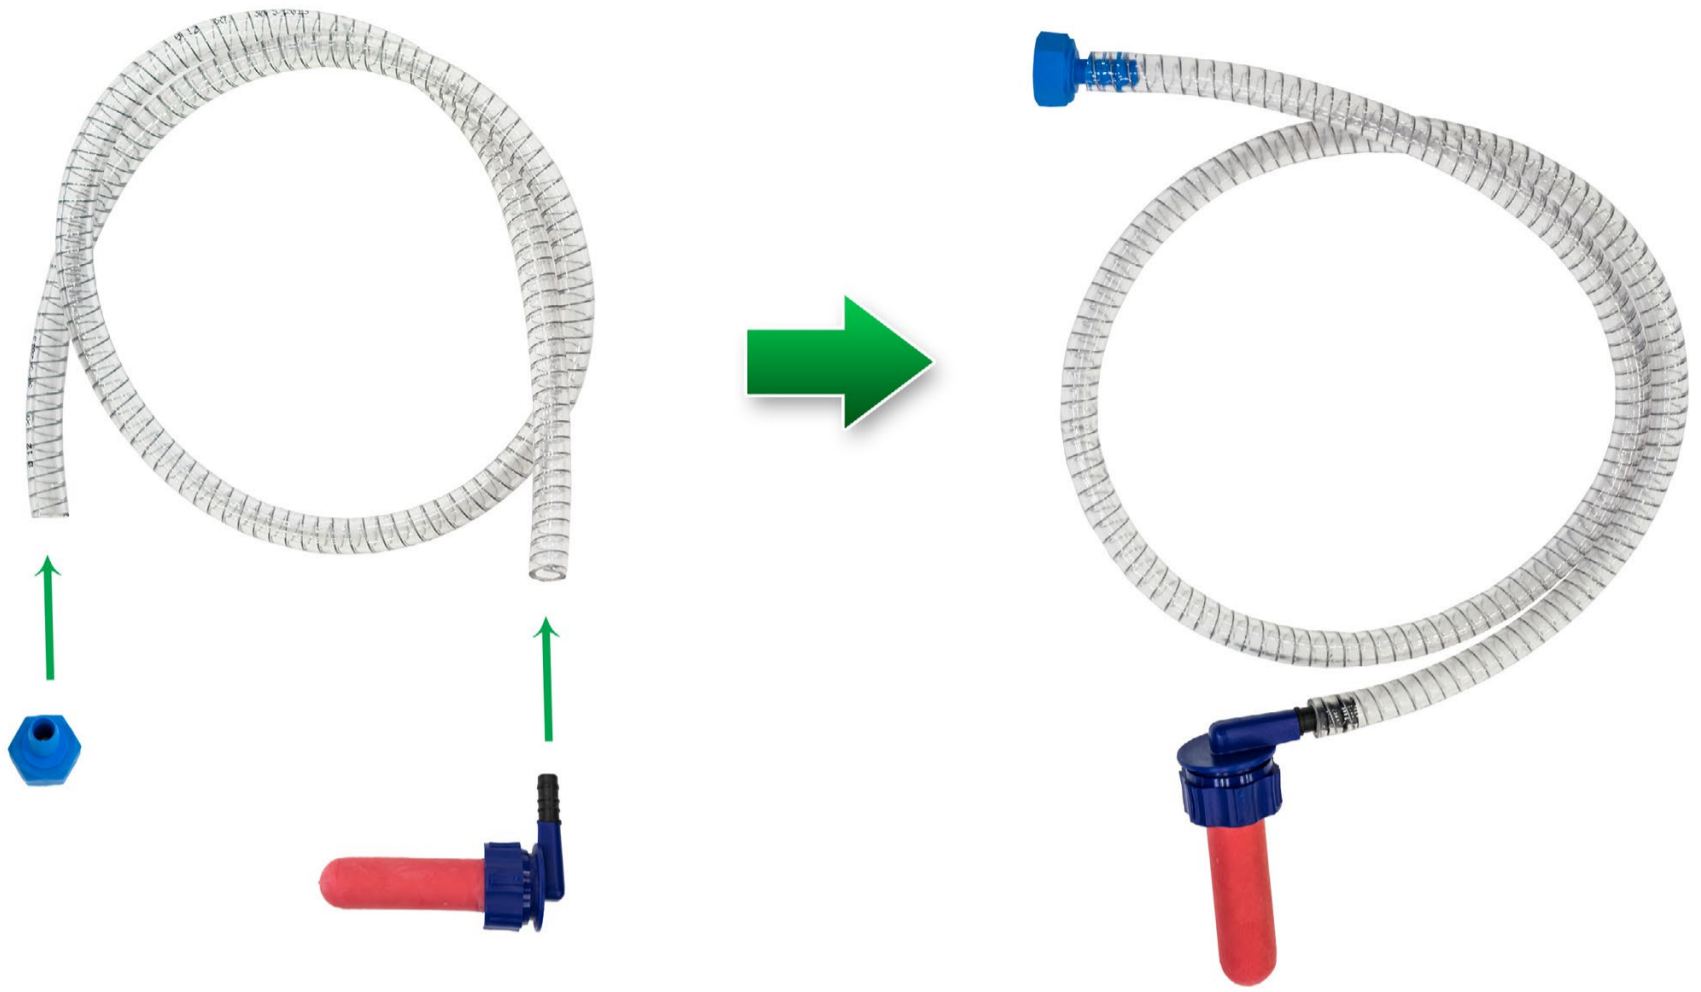

COLOQUICK

ASSEMBLY GUIDE + PARTS LIST:

TEAT + ESOPHAGEAL TUBE FEEDER

#TETF-ETF-01

#TETF-TF-01

2x 

#TETF-B-01

2x 

#TETF-H-01

1

2