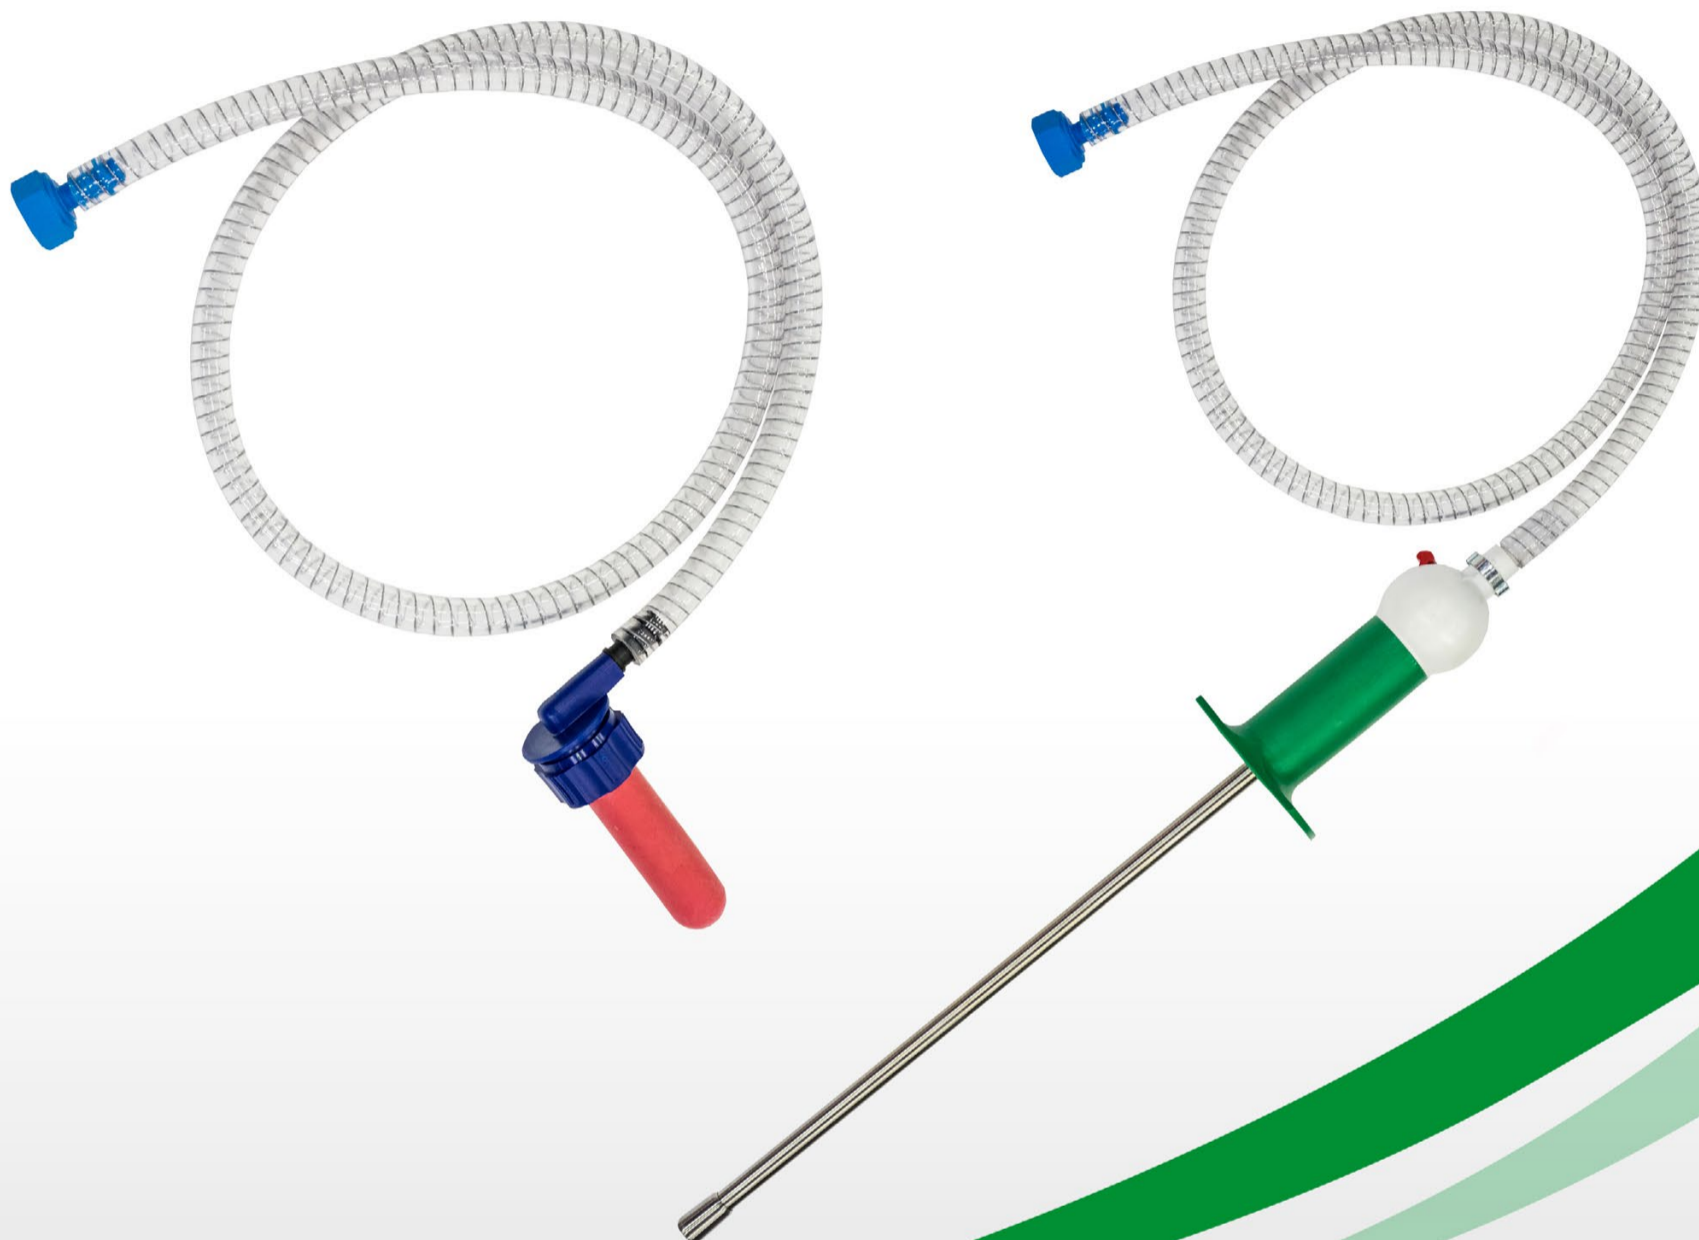

COLOQUICK

ASSEMBLY GUIDE + PARTS LIST:

TEAT + ESOPHAGEAL TUBE FEEDER

#TETF-ETF-01

#TETF-TF-01

2x 

#TETF-B-01

2x 